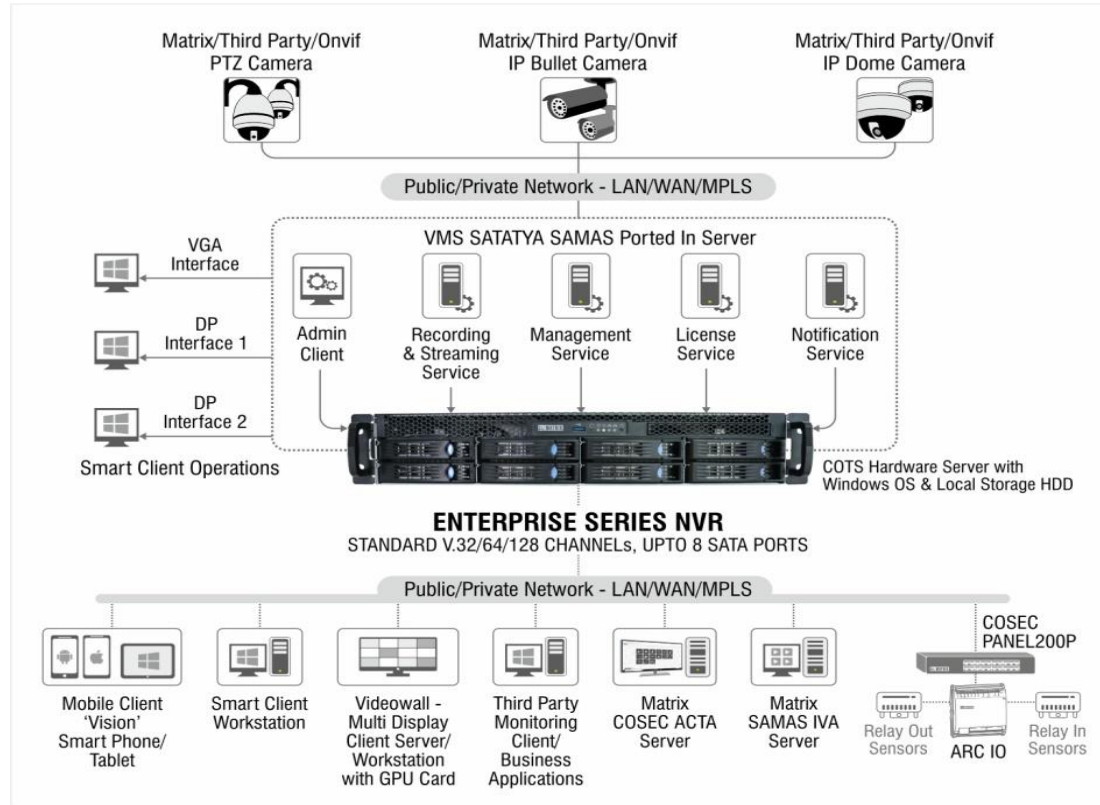

Integration

Enterprise Network Video Recorders

ENVR - Variants

INTERFACE DIAGRAM

Technical Specifications

Technical Specifications

- ❖ SATATYA NVR12808XCTS
- ❖ SATATYA NVR6408XCTS
- ❖ SATATYA NVR3208XCTS

Why Matrix?