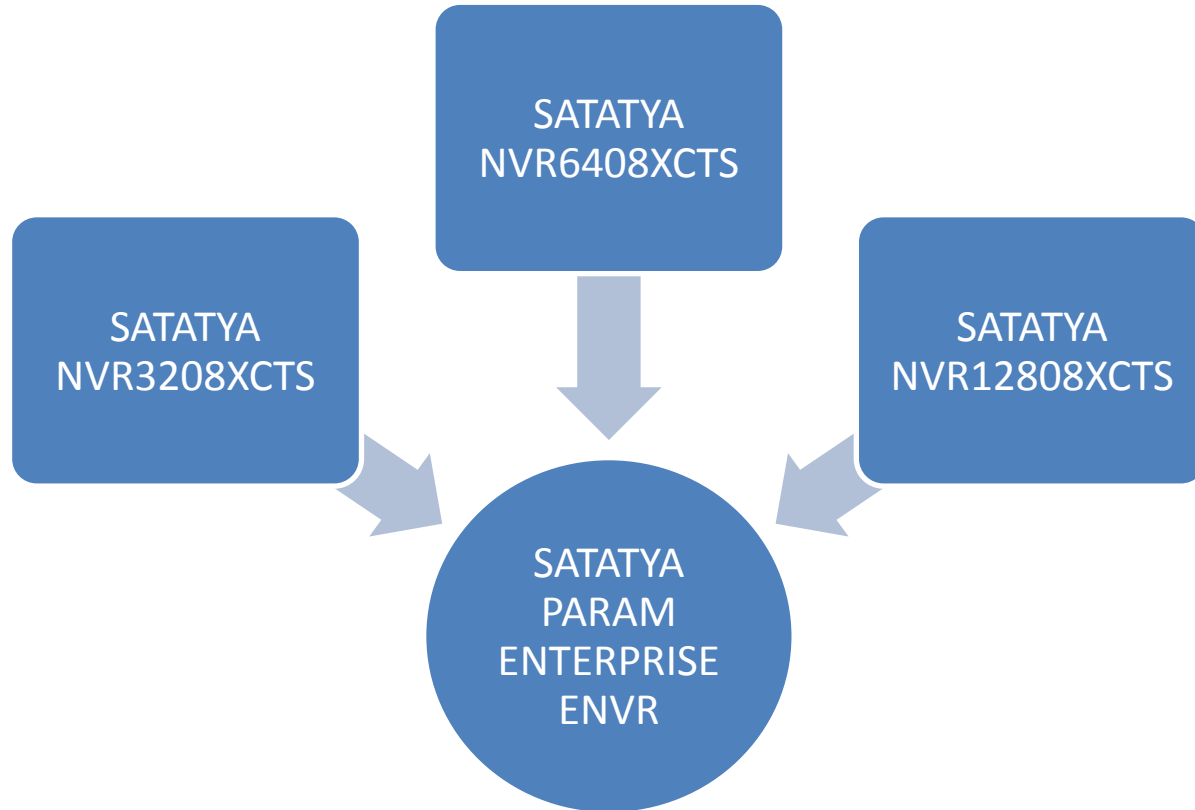

Integration

Enterprise Network Video Recorders

ENVR - Variants

INTERFACE DIAGRAM

Technical Specifications

Technical Specifications

- ❖ SATATYA NVR12808XCTS
- ❖ SATATYA NVR6408XCTS
- ❖ SATATYA NVR3208XCTS

Why Matrix?