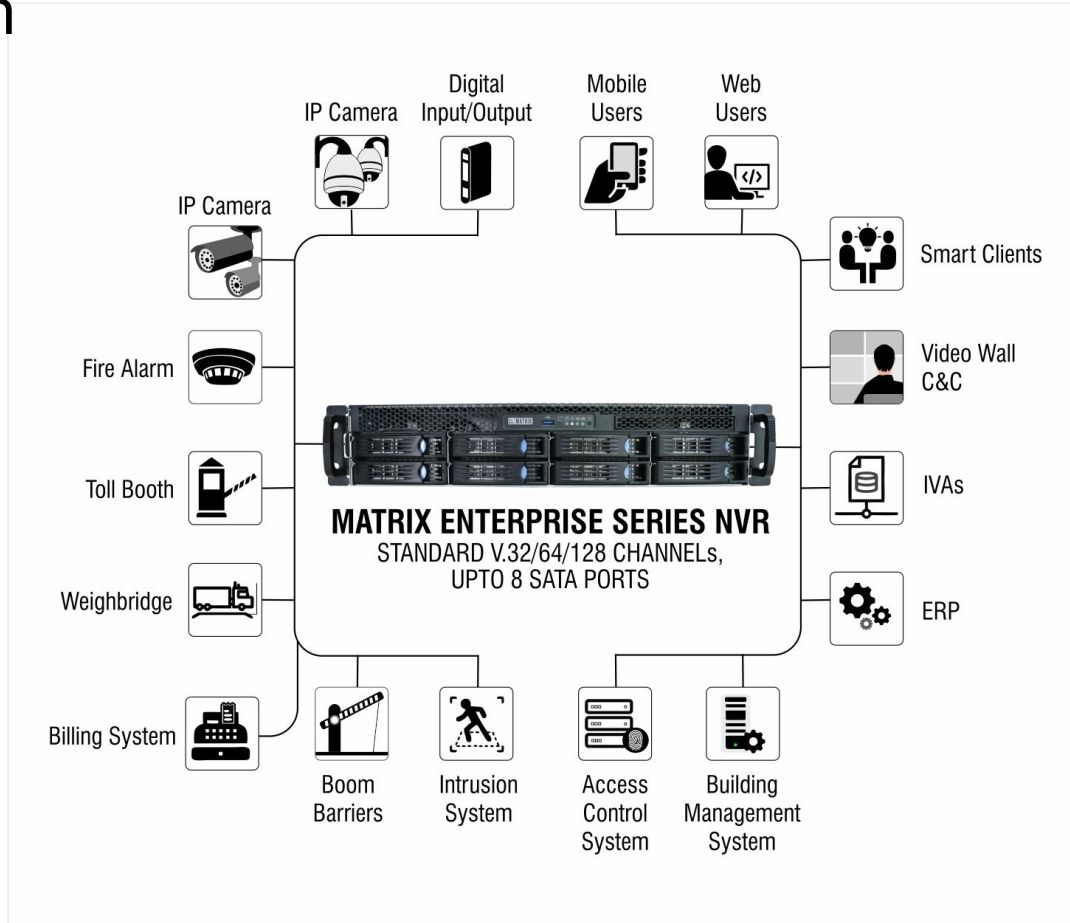

Integration